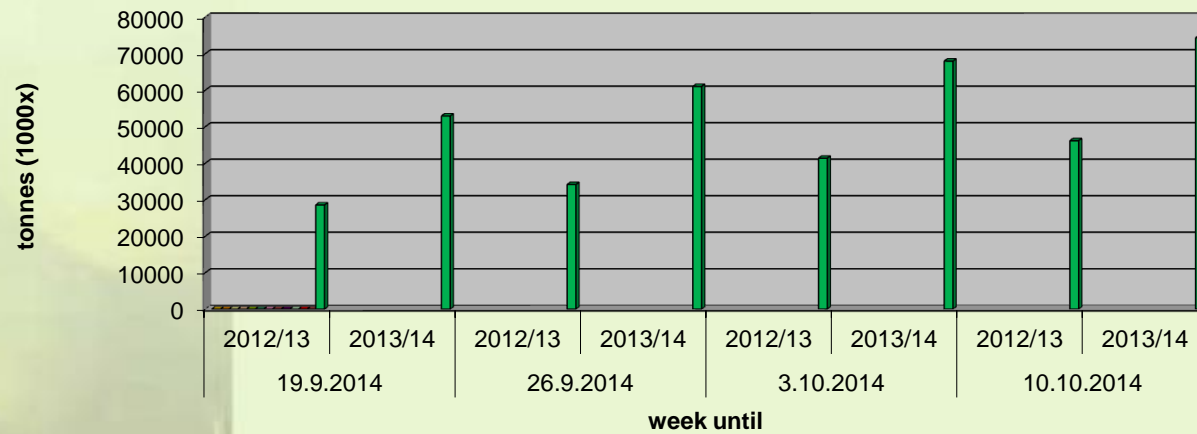

## Greek Exports and Consignments of Fruits and Vegetables

(in metric (1000) tons)

Week until:	19.9.2014		26.9.2014		3.10.2014		10.10.2014	
	2012/13	2013/14	2012/13	2013/14	2012/13	2013/14	2012/13	2013/14
<b>Table Grapes</b>	28.535	52.914	34.131	61.012	41.331	67.937	46.139	74.310

Weekly report (compare 2012/13 to 2013/14)

■ Table Grapes

Source: Hellenic Ministry of Rural Development and Food- Division Agricultural Policy and Documentation, Department of Agricultural Statistics