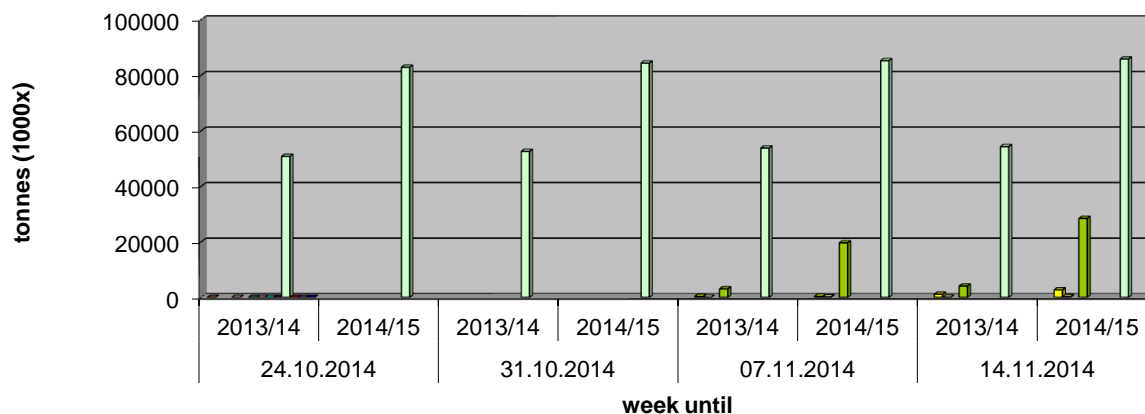

ASSOCIATION OF GREEK EXPORT AND CONSIGNMENT ENTERPRISES FOR FRUIT,VEGETABLES & JUICES

Greek Exports and Consignments of Fruits and Vegetables

(in metric tons)

Week until:	24.10.2014		31.10.2014		07.11.2014		14.11.2014	
	2013/14	2014/15	2013/14	2014/15	2013/14	2014/15	2013/14	2014/15
Oranges					1.299	4.078	2.390	10.370
Soft citrus					319	374	1.119	2.698
Lemons					34	224	51	265
Kiwifruits					3.081	19.627	4.082	28.436
	2013	2014	2013	2014	2013	2014	2013	2014
Table Grapes	50.752	82.837	52.545	84.344	53.764	85.198	54.249	85.813

Weekly report (compare 2012/13 to 2013/14)

■ Soft citrus
 ■ Lemons
 ■ Kiwifruits
 ■ Table Grapes

Source: Hellenic Ministry of Rural Development and Food- Division Agricultural Policy and Documentation, Department of Agricultural Statistics