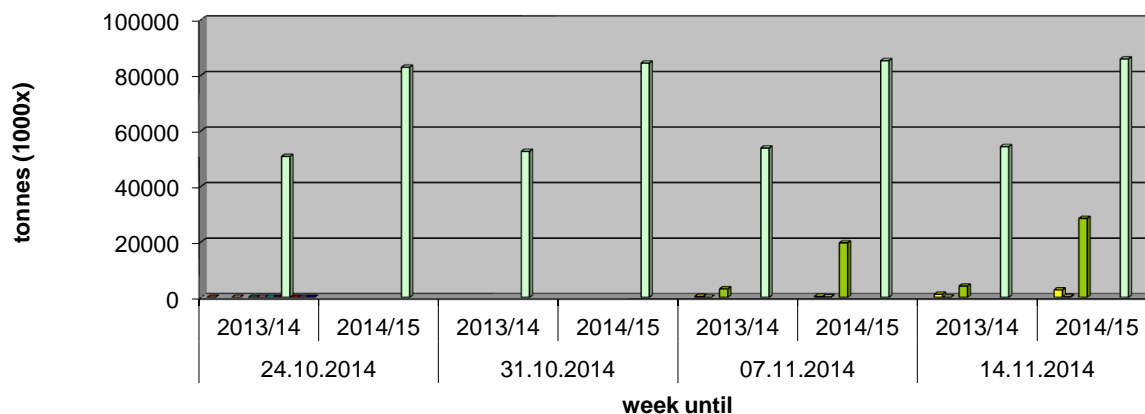

ASSOCIATION OF GREEK EXPORT AND CONSIGNMENT ENTERPRISES FOR FRUIT,VEGETABLES & JUICES

Greek Exports and Consignments of Fruits and Vegetables

(in metric tons)

Week until:	24.10.2014		31.10.2014		07.11.2014		14.11.2014	
	2013/14	2014/15	2013/14	2014/15	2013/14	2014/15	2013/14	2014/15
Oranges					1.299	4.078	2.390	10.370
Soft citrus					319	374	1.119	2.698
Lemons					34	224	51	265
Kiwifruits					3.081	19.627	4.082	28.436

	2013	2014	2013	2014	2013	2014	2013	2014
Table Grapes	50.752	82.837	52.545	84.344	53.764	85.198	54.249	85.813

Weekly report (compare 2012/13 to 2013/14)

■ Soft citrus
 ■ Lemons
 ■ Kiwifruits
 ■ Table Grapes