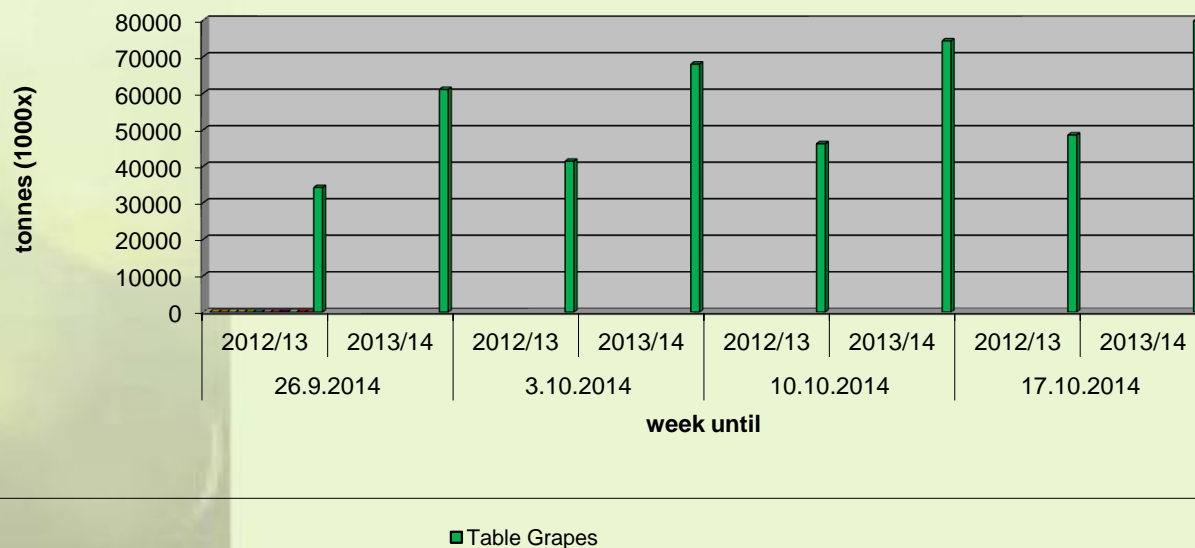

Greek Exports and Consignments of Fruits and Vegetables

(in metric (1000) tons)

Week until:	26.9.2014		3.10.2014		10.10.2014		17.10.2014	
	2012/13	2013/14	2012/13	2013/14	2012/13	2013/14	2012/13	2013/14
Table Grapes	34.131	61.012	41.331	67.937	46.139	74.310	48.504	79.764

Weekly report (compare 2012/13 to 2013/14)

Source: Hellenic Ministry of Rural Development and Food- Division Agricultural Policy and Documentation, Department of Agricultural Statistics