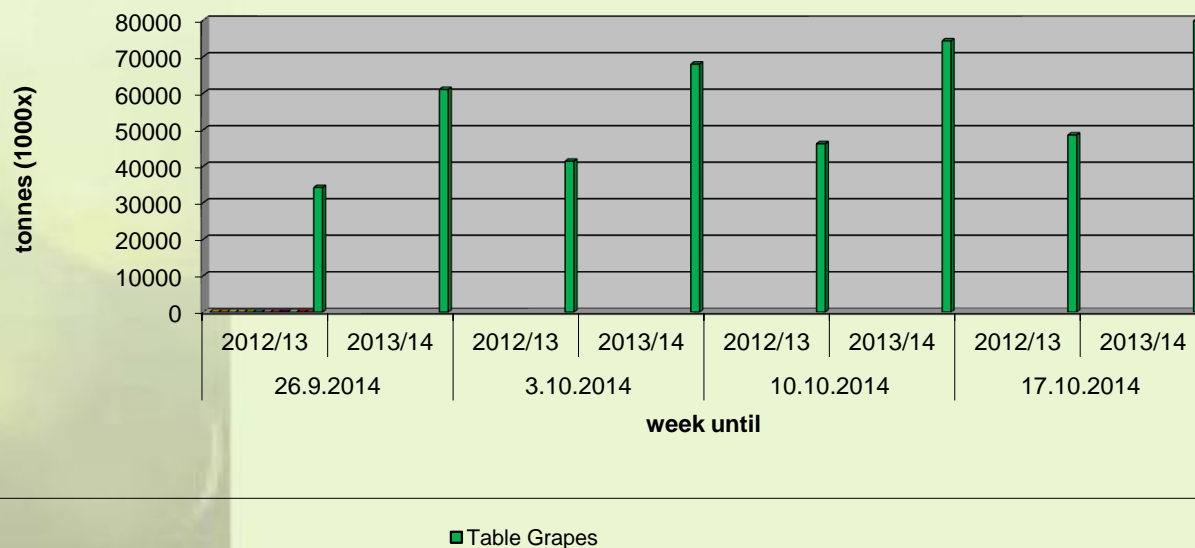

Greek Exports and Consignments of Fruits and Vegetables

(in metric (1000) tons)

| Week until: | 26.9.2014 | | 3.10.2014 | | 10.10.2014 | | 17.10.2014 | |
|---------------------|-----------|---------|-----------|---------|------------|---------|------------|---------|
| | 2012/13 | 2013/14 | 2012/13 | 2013/14 | 2012/13 | 2013/14 | 2012/13 | 2013/14 |
| Table Grapes | 34.131 | 61.012 | 41.331 | 67.937 | 46.139 | 74.310 | 48.504 | 79.764 |

Weekly report (compare 2012/13 to 2013/14)

Source: Hellenic Ministry of Rural Development and Food- Division Agricultural Policy and Documentation, Department of Agricultural Statistics