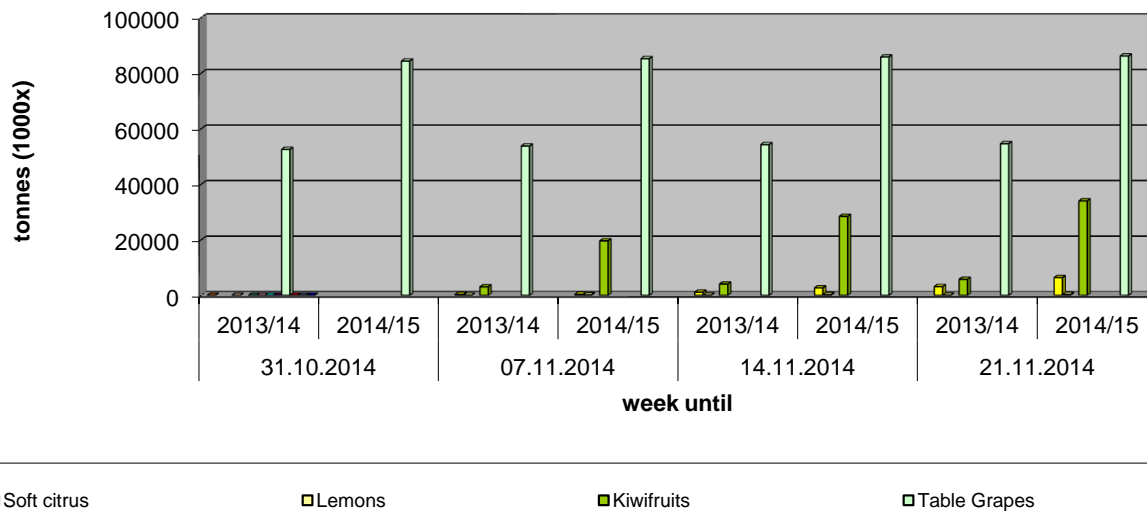

ASSOCIATION OF GREEK EXPORT AND CONSIGNMENT ENTERPRISES FOR FRUIT,VEGETABLES & JUICES

Greek Exports and Consignments of Fruits and Vegetables

(in metric tons)

Week until:	31.10.2014		07.11.2014		14.11.2014		21.11.2014	
	2013/14	2014/15	2013/14	2014/15	2013/14	2014/15	2013/14	2014/15
Oranges			1.299	4.078	2.390	10.370	5.953	17.733
Soft citrus			319	374	1.119	2.698	3.154	6.394
Lemons			34	224	51	265	70	317
Grapefruits							100	193
Apples							9.110	19.975
Cucumbers							2.403	2.542
Kiwifruits			3.081	19.627	4.082	28.436	5.781	34.016
Table Grapes	2013	2014	2013	2014	2013	2014	2013	2014
	52.545	84.344	53.764	85.198	54.249	85.813	54.599	86.165

Weekly report (compare 2013/14 to 2014/15)

Source: Hellenic Ministry of Rural Development and Food - Division Agricultural Policy and Documentation, Department of Agricultural Statistics

INCOCFRUIT
HELLAS