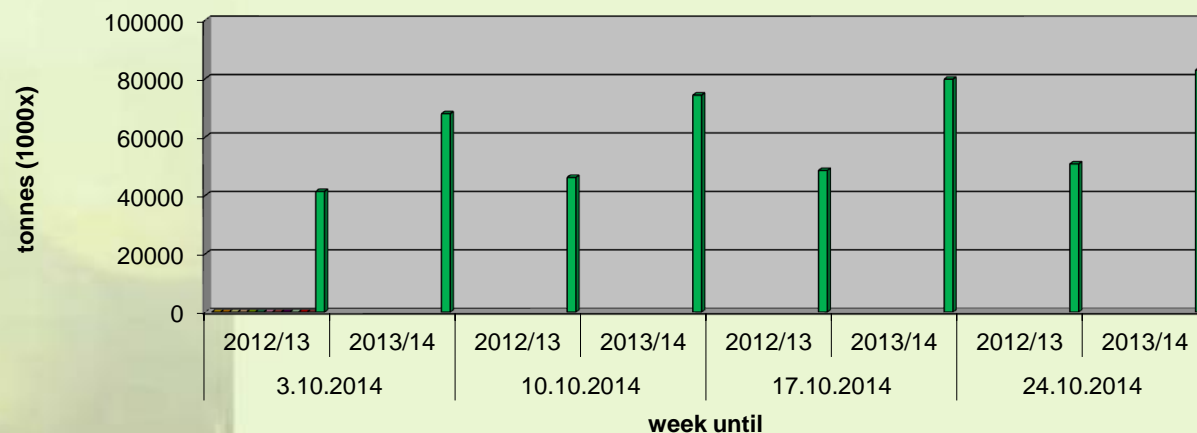

Greek Exports and Consignments of Fruits and Vegetables

(in metric (1000) tons)

Week until:	3.10.2014		10.10.2014		17.10.2014		24.10.2014	
	2012/13	2013/14	2012/13	2013/14	2012/13	2013/14	2012/13	2013/14
Table Grapes	41.331	67.937	46.139	74.310	48.504	79.764	50.752	82.837

Weekly report (compare 2012/13 to 2013/14)

■ Table Grapes

Source: Hellenic Ministry of Rural Development and Food- Division Agricultural Policy and Documentation, Department of Agricultural Statistics