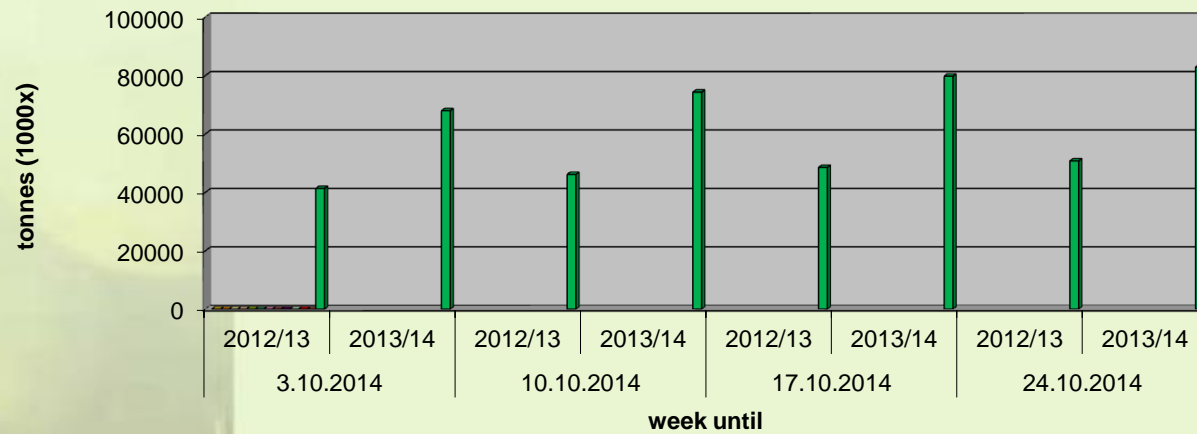

## Greek Exports and Consignments of Fruits and Vegetables

(in metric (1000) tons)

Week until:	3.10.2014		10.10.2014		17.10.2014		24.10.2014	
	2012/13	2013/14	2012/13	2013/14	2012/13	2013/14	2012/13	2013/14
<b>Table Grapes</b>	41.331	67.937	46.139	74.310	48.504	79.764	50.752	82.837

Weekly report (compare 2012/13 to 2013/14)

■ Table Grapes

Source: Hellenic Ministry of Rural Development and Food- Division Agricultural Policy and Documentation, Department of Agricultural Statistics

INCOFRUIT