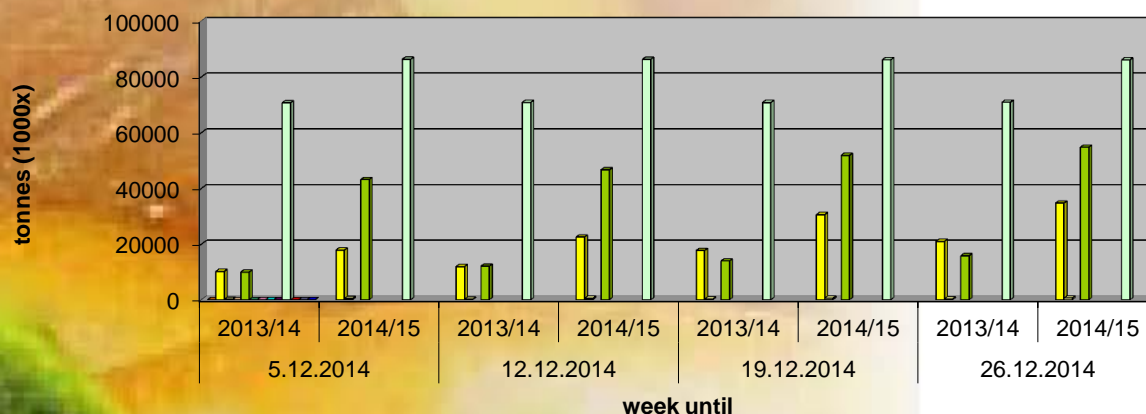

ASSOCIATION OF GREEK EXPORT AND CONSIGNMENT ENTERPRISES FOR FRUIT,VEGETABLES & JUICES

Greek Exports and Consignments of Fruits and Vegetables

(in metric tons)

Week until:	5.12.2014		12.12.2014		19.12.2014		26.12.2014	
	2013/14	2014/15	2013/14	2014/15	2013/14	2014/15	2013/14	2014/15
Oranges	19.468	42.007	29.732	57.804	44.957	79.062	55.905	93.746
Soft citrus	10.188	17.819	11.892	22.490	17.687	30.522	20.942	34.671
Lemons	143	443	179	506	228	573	276	627
Grapefruits	148	200	181	208	186	217	191	221
Apples	13.156	22.576	14.479	24.393	15.412	26.918	16.801	29.015
Cucumbers	4.819	5.478	6.413	7.161	8.196	9.880	9.049	11.415
Kiwifruits	9.913	43.129	12.041	46.605	13.932	51.806	15.761	54.704
	2013	2014	2013	2014	2013	2014	2013	2014
Table Grapes	70.646	86.269	70.804	86.245	70.748	86.102	70.856	86.080

Weekly report (compare 2013/14 to 2014/15)

■ Soft citrus
■ Lemons
■ Kiwifruits
■ Table Grapes

Source: Hellenic Ministry of Rural Development and Food- Division Agricultural Policy and Documentation, Department of Agricultural Statistics

INCOFRUIT

HELLAS

ΕΥΡΩΠΑΪΚΟΙ ΕΛΛΗΝΙΚΟΙ ΕΠΙΧΕΙΡΗΣΕΩΝ ΕΞΑΓΩΓΗΣ ΔΙΑΚΙΝΗΣΗΣ ΦΡΟΥΤΩΝ - ΛΑΧΑΝΙΚΩΝ ΚΑΙ ΞΥΜΩΝ

AELOU STR. 105.64 ATHENS TEL.. 211 800.7160 FAX. 211 770.3095 e-mail: incofruit @ incofruit..gr