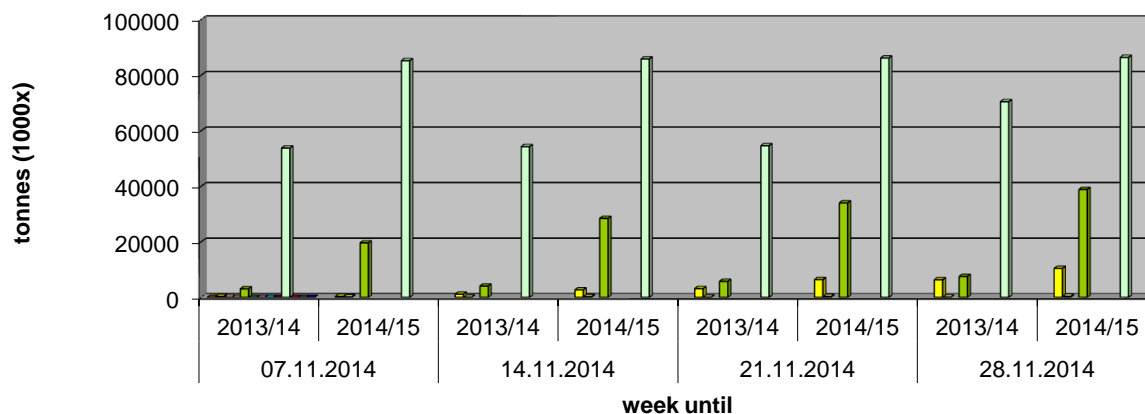

ASSOCIATION OF GREEK EXPORT AND CONSIGNMENT ENTERPRISES FOR FRUIT,VEGETABLES & JUICES

Greek Exports and Consignments of Fruits and Vegetables

(in metric tons)

Week until:	07.11.2014		14.11.2014		21.11.2014		28.11.2014	
	2013/14	2014/15	2013/14	2014/15	2013/14	2014/15	2013/14	2014/15
Oranges	1.299	4.078	2.390	10.370	5.953	17.733	13.170	29.993
Soft citrus	319	374	1.119	2.698	3.154	6.394	6.312	10.425
Lemons	34	224	51	265	70	317	102	382
Grapefruits					100	193	146	197
Apples					9.110	19.975	12.140	21.885
Cucumbers					2.403	2.542	3.145	3.707
Kiwifruits	3.081	19.627	4.082	28.436	5.781	34.016	7.513	38.863

	2013	2014	2013	2014	2013	2014	2013	2014
Table Grapes	53.764	85.198	54.249	85.813	54.599	86.165	70.444	86.400

Weekly report (compare 2013/14 to 2014/15)

■ Soft citrus
■ Lemons
■ Kiwifruits
■ Table Grapes

Source: Hellenic Ministry of Rural Development and Food - Division Agricultural Policy and Documentation, Department of Agricultural Statistics

INCOFRUIT
HELLAS