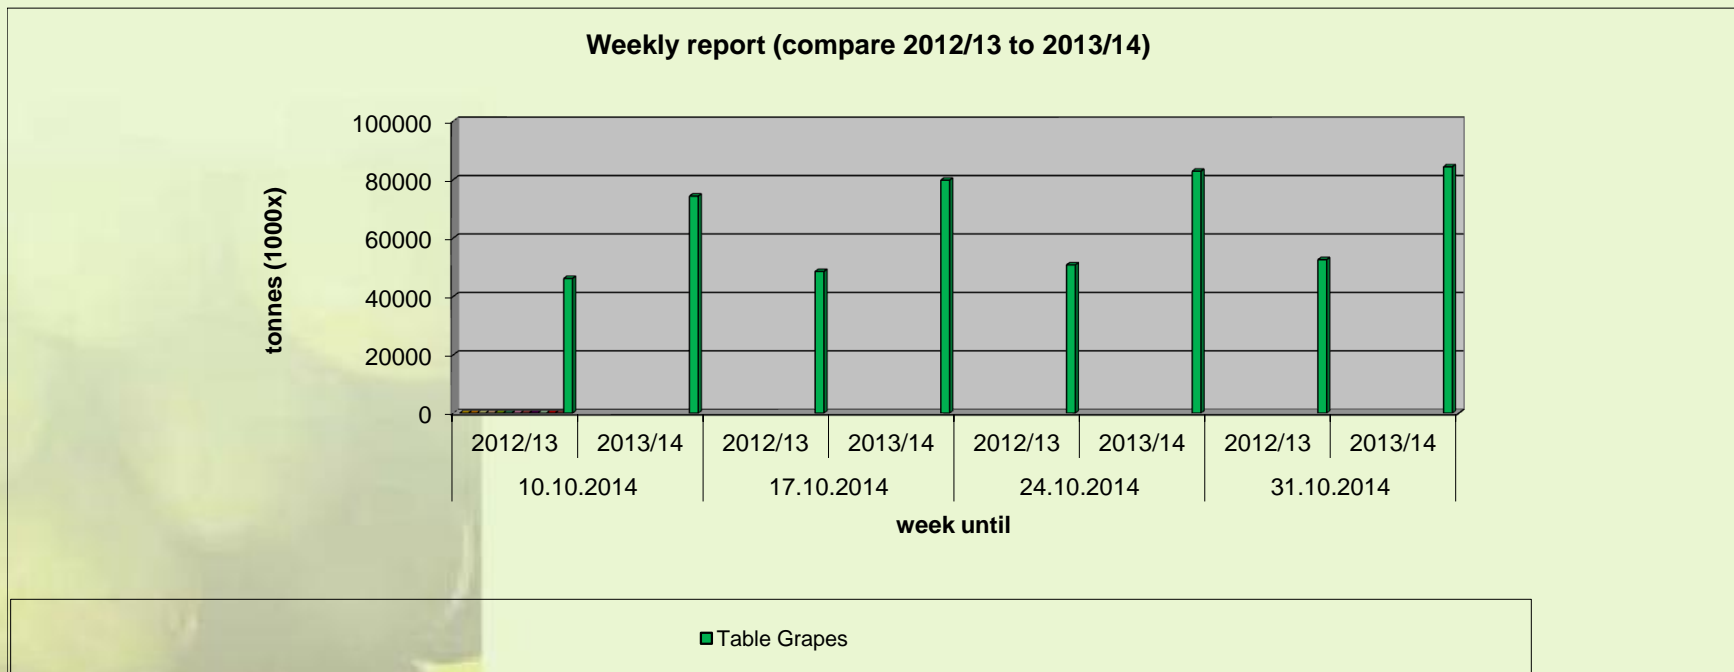

Greek Exports and Consignments of Fruits and Vegetables

(in metric (1000) tons)

Week until:	10.10.2014		17.10.2014		24.10.2014		31.10.2014	
	2012/13	2013/14	2012/13	2013/14	2012/13	2013/14	2012/13	2013/14
Table Grapes	46.139	74.310	48.504	79.764	50.752	82.837	52.545	84.344