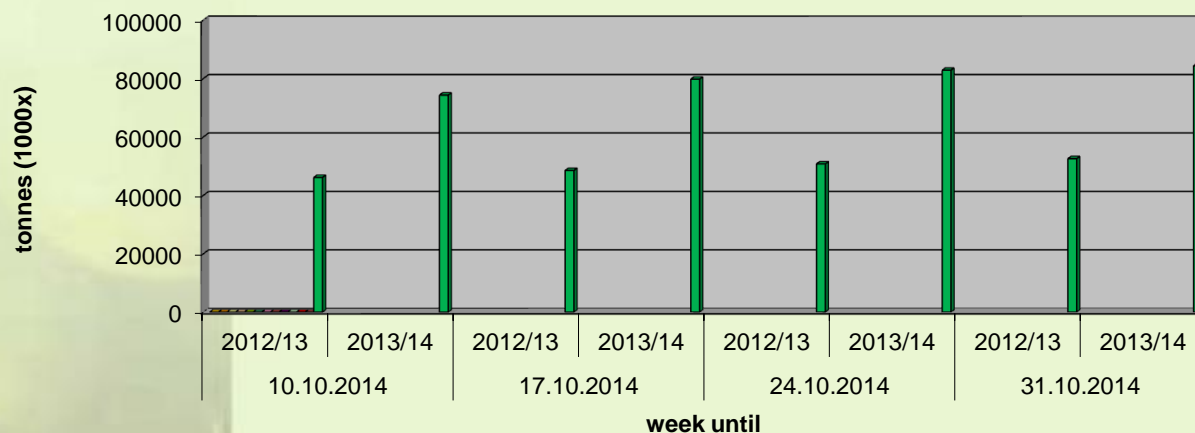

Greek Exports and Consignments of Fruits and Vegetables

(in metric (1000) tons)

Week until:	10.10.2014		17.10.2014		24.10.2014		31.10.2014	
	2012/13	2013/14	2012/13	2013/14	2012/13	2013/14	2012/13	2013/14
Table Grapes	46.139	74.310	48.504	79.764	50.752	82.837	52.545	84.344

Weekly report (compare 2012/13 to 2013/14)

Source: Hellenic Ministry of Rural Development and Food- Division Agricultural Policy and Documentation, Department of Agricultural Statistics