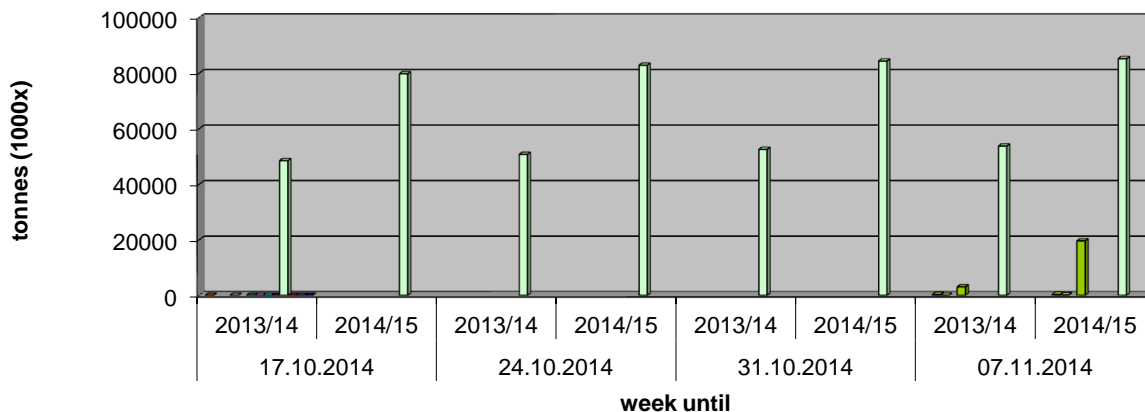

Greek Exports and Consignments of Fruits and Vegetables

(in metric tons)

Week until:	17.10.2014		24.10.2014		31.10.2014		07.11.2014	
	2013/14	2014/15	2013/14	2014/15	2013/14	2014/15	2013/14	2014/15
Oranges							1.299	4.078
Soft citrus							319	374
Lemons							34	224
Kiwifruits							3.081	19.627
	2013	2014	2013	2014	2013	2014	2013	2014
Table Grapes	48.504	79.764	50.752	82.837	52.545	84.344	53.764	85.198

Weekly report (compare 2012/13 to 2013/14)

■ Soft citrus
 ■ Lemons
 ■ Kiwifruits
 ■ Table Grapes

Source: Hellenic Ministry of Rural Development and Food- Division Agricultural Policy and Documentation, Department of Agricultural Statistics