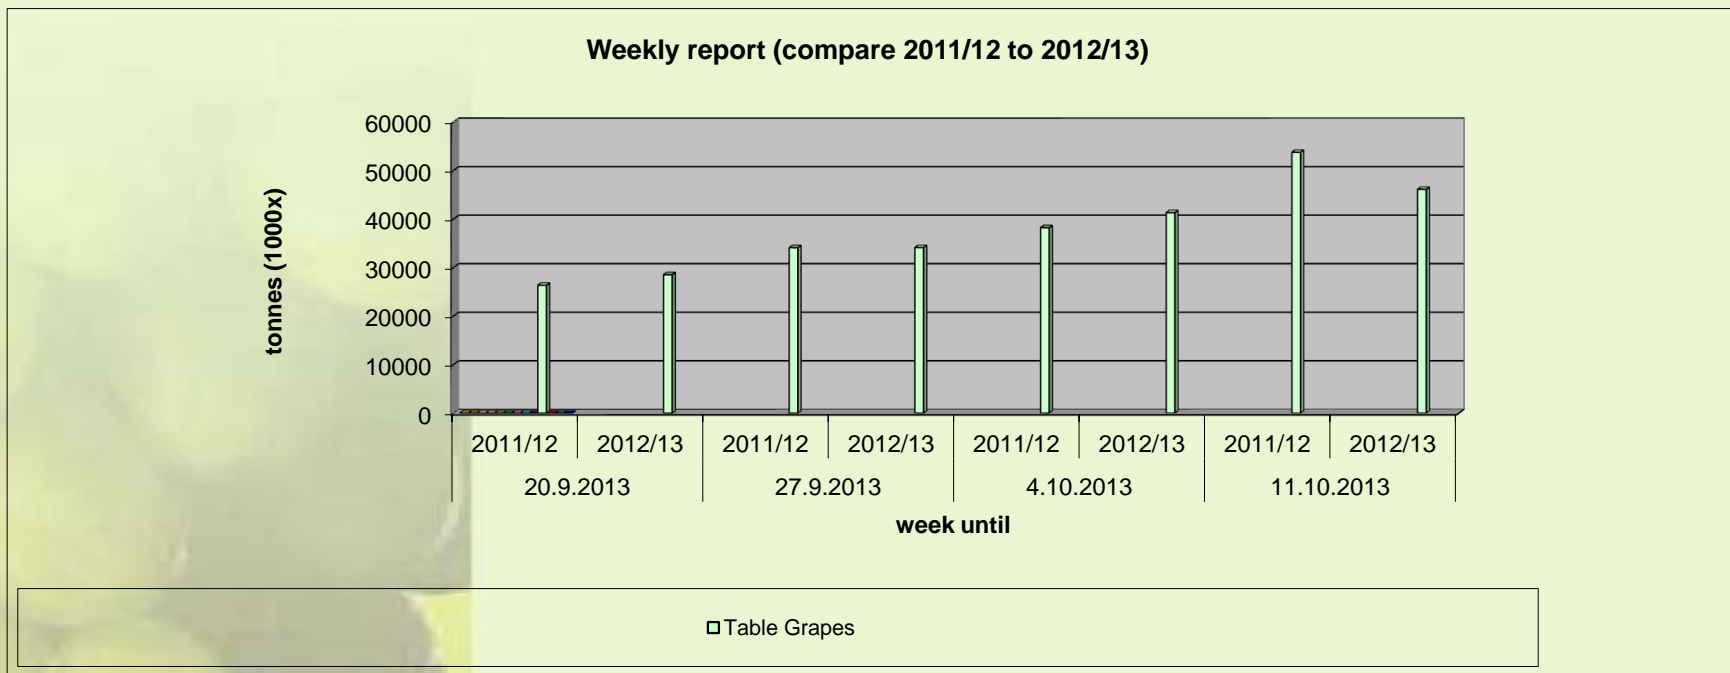

Greek Exports and Consignments of Fruits and Vegetables

(in metric (1000) tons)

Week until:	20.9.2013		27.9.2013		4.10.2013		11.10.2013	
	2011/12	2012/13	2011/12	2012/13	2011/12	2012/13	2011/12	2012/13
Table Grapes	26.376	28.535	34.102	34.131	38.229	41.331	53.759	46.139