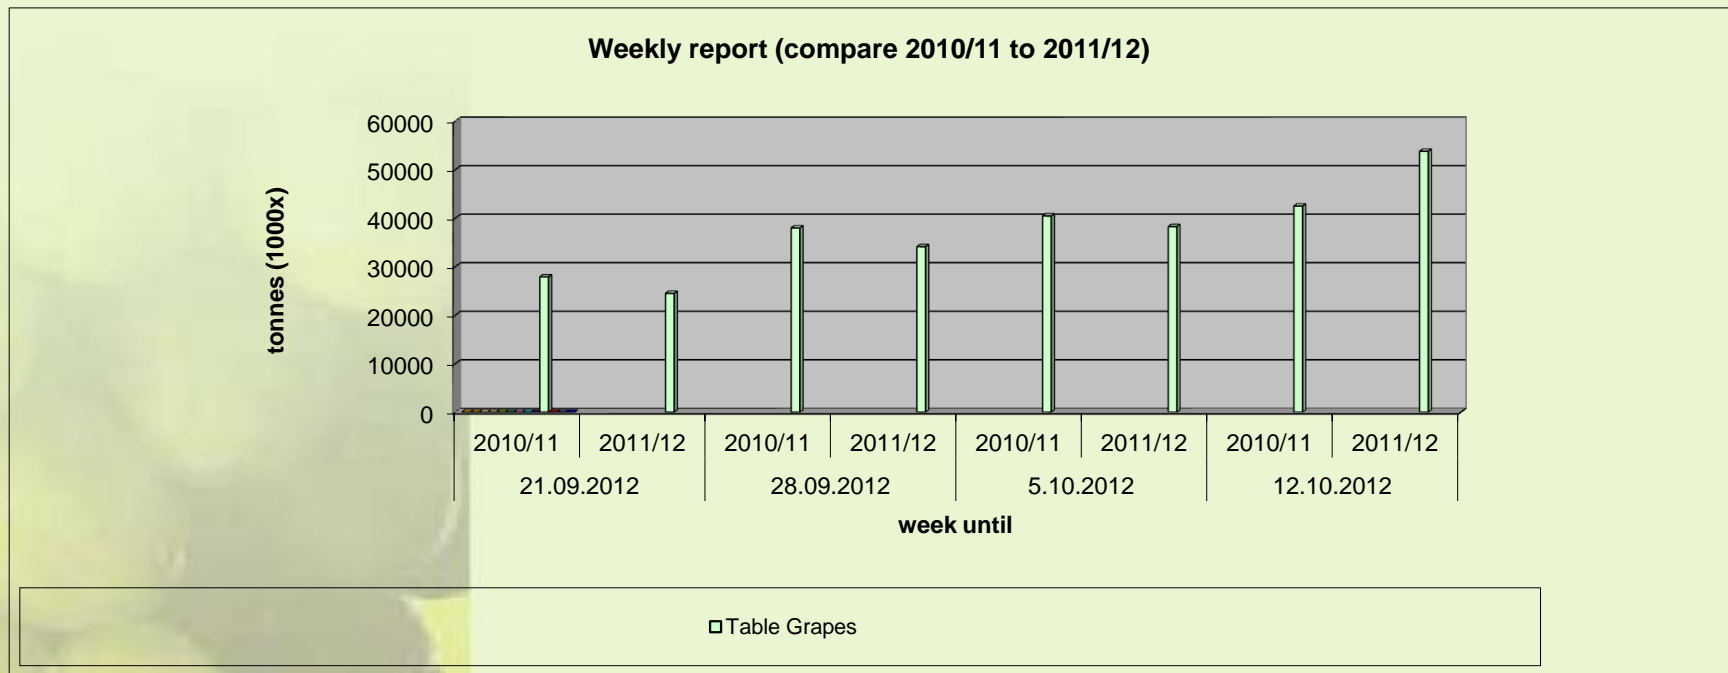

### Greek Exports and Consignments of Fruits and Vegetables

(in metric (1000) tons)

Week until:	21.09.2012		28.09.2012		5.10.2012		12.10.2012	
	2010/11	2011/12	2010/11	2011/12	2010/11	2011/12	2010/11	2011/12
<b>Table Grapes</b>	27.873	24.485	37.964	34.102	40.422	38.229	42.468	53.759