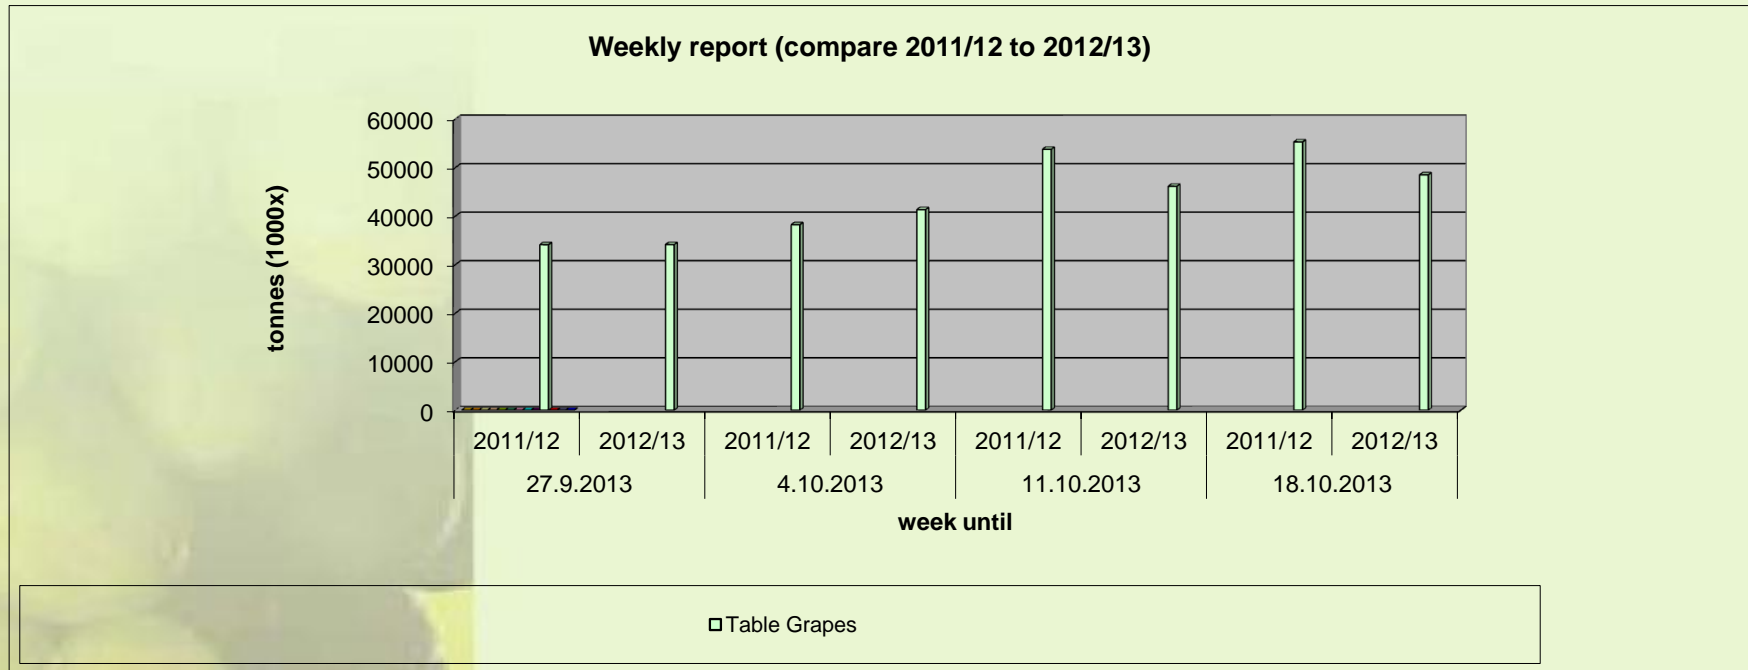

Greek Exports and Consignments of Fruits and Vegetables

(in metric (1000) tons)

| Week until: | 27.9.2013 | | 4.10.2013 | | 11.10.2013 | | 18.10.2013 | |
|---------------------|-----------|---------|-----------|---------|------------|---------|------------|---------|
| | 2011/12 | 2012/13 | 2011/12 | 2012/13 | 2011/12 | 2012/13 | 2011/12 | 2012/13 |
| Table Grapes | 34.102 | 34.131 | 38.229 | 41.331 | 53.759 | 46.139 | 55.280 | 48.504 |