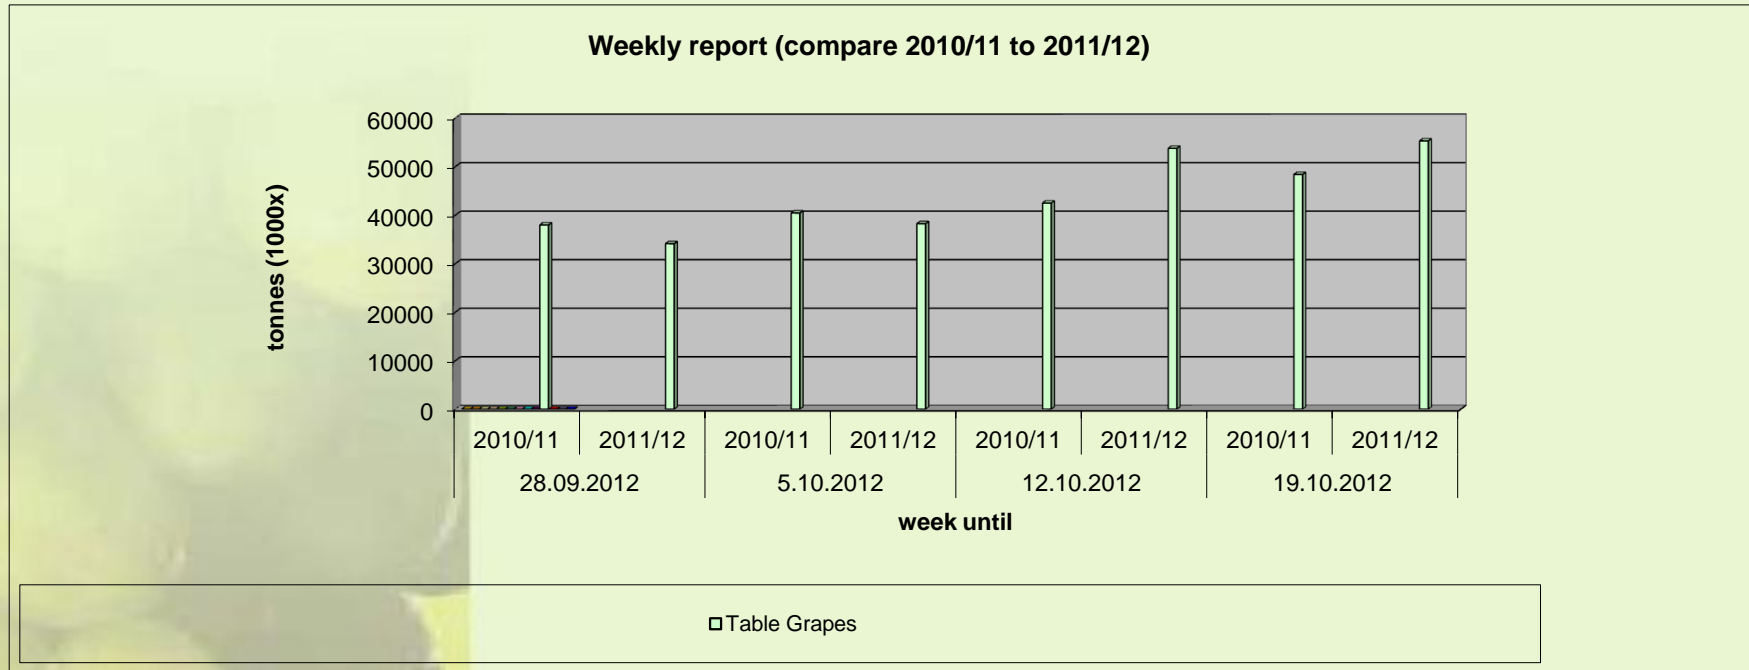

### Greek Exports and Consignments of Fruits and Vegetables

(in metric (1000) tons)

Week until:	28.09.2012		5.10.2012		12.10.2012		19.10.2012	
	2010/11	2011/12	2010/11	2011/12	2010/11	2011/12	2010/11	2011/12
<b>Table Grapes</b>	37.964	34.102	40.422	38.229	42.468	53.759	48.373	55.280