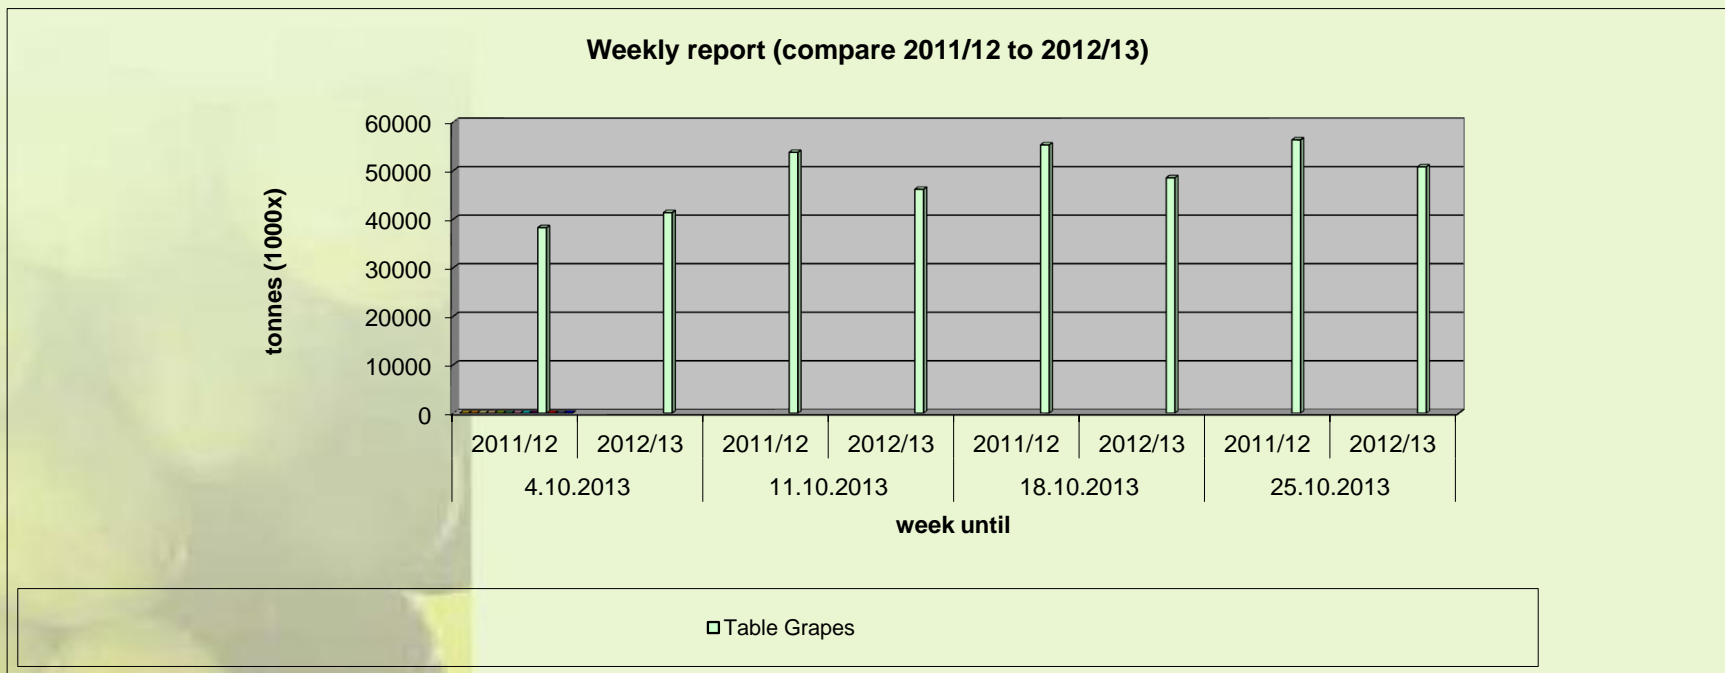

Greek Exports and Consignments of Fruits and Vegetables

(in metric (1000) tons)

Week until:	4.10.2013		11.10.2013		18.10.2013		25.10.2013	
	2011/12	2012/13	2011/12	2012/13	2011/12	2012/13	2011/12	2012/13
Table Grapes	38.229	41.331	53.759	46.139	55.280	48.504	56.306	50.752