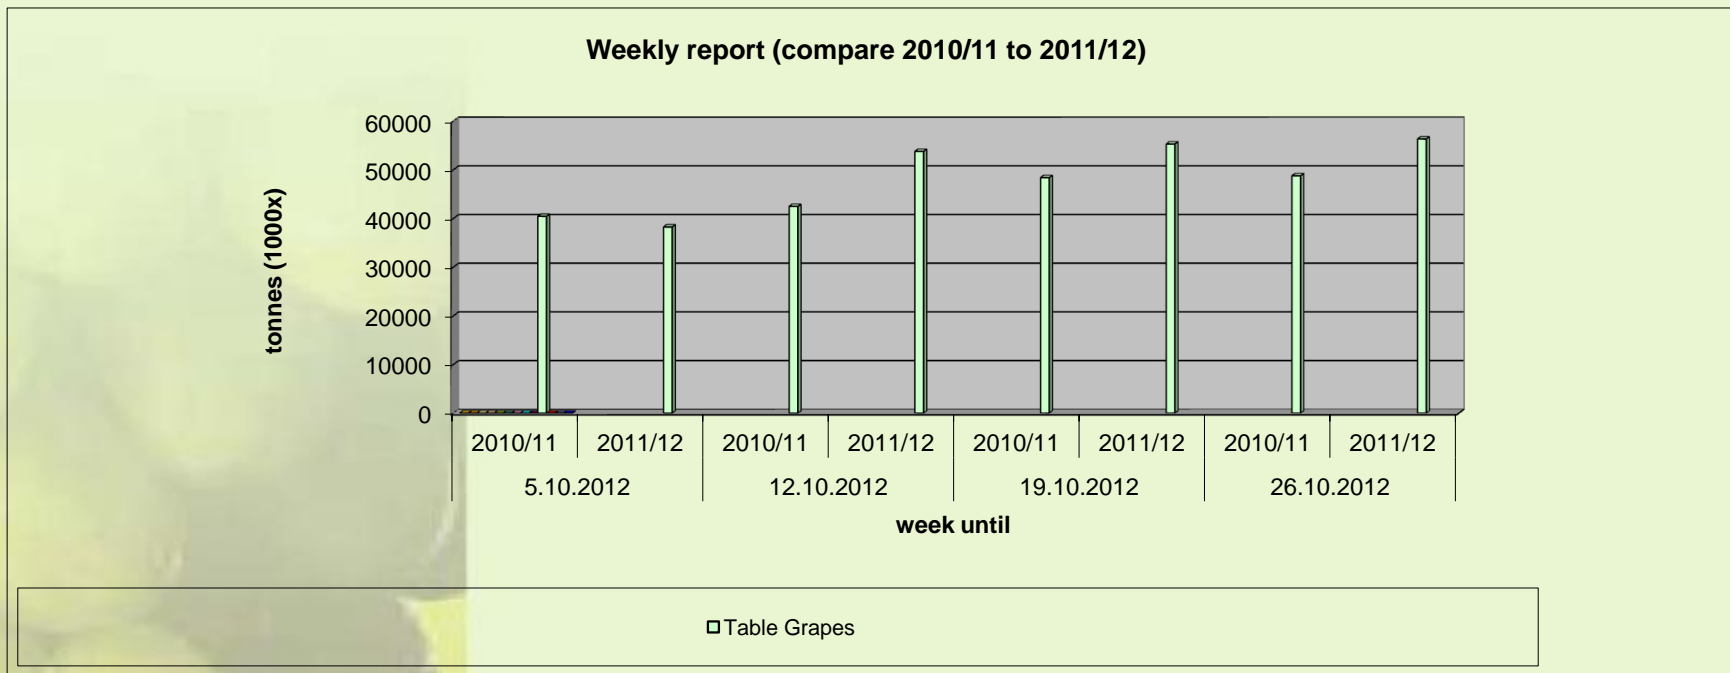

Greek Exports and Consignments of Fruits and Vegetables

(in metric (1000) tons)

Week until:	5.10.2012		12.10.2012		19.10.2012		26.10.2012	
	2010/11	2011/12	2010/11	2011/12	2010/11	2011/12	2010/11	2011/12
Table Grapes	40.422	38.229	42.468	53.759	48.373	55.280	48.751	56.306