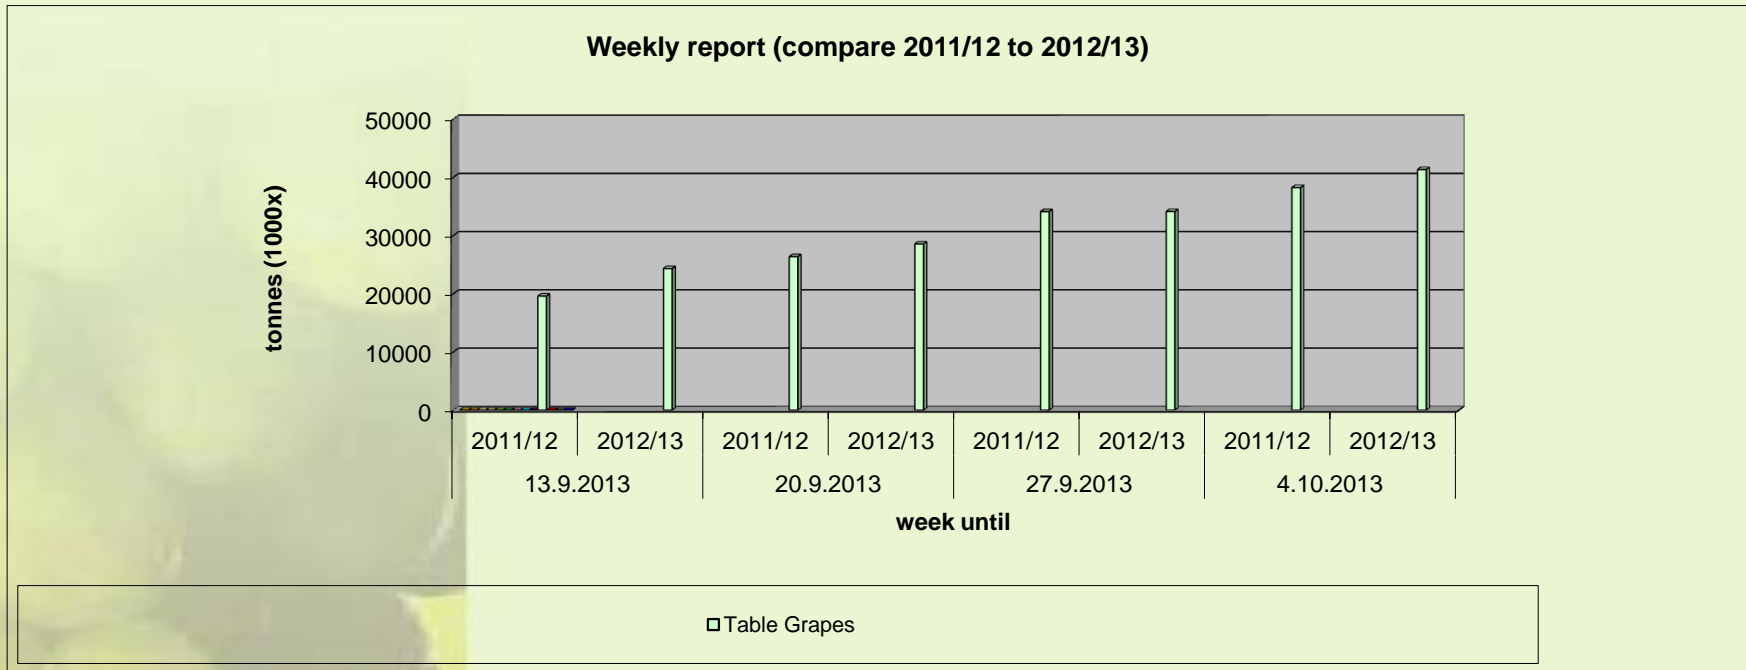

Greek Exports and Consignments of Fruits and Vegetables

(in metric (1000) tons)

Week until:	13.9.2013		20.9.2013		27.9.2013		4.10.2013	
	2011/12	2012/13	2011/12	2012/13	2011/12	2012/13	2011/12	2012/13
Table Grapes	19.605	24.323	26.376	28.535	34.102	34.131	38.229	41.331