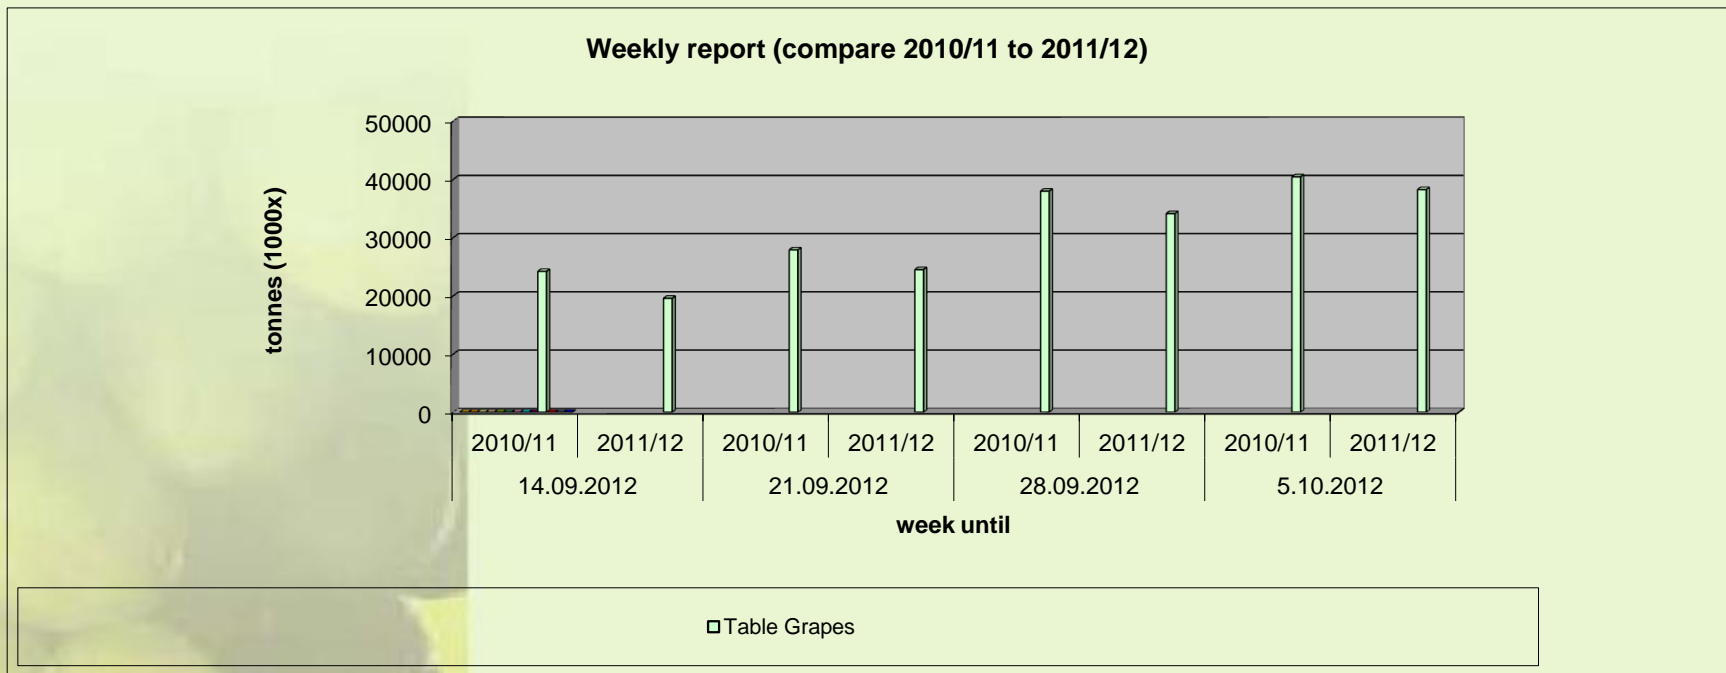

Greek Exports and Consignments of Fruits and Vegetables

(in metric (1000) tons)

Week until:	14.09.2012		21.09.2012		28.09.2012		5.10.2012	
	2010/11	2011/12	2010/11	2011/12	2010/11	2011/12	2010/11	2011/12
Table Grapes	24.186	19.565	27.873	24.485	37.964	34.102	40.422	38.229