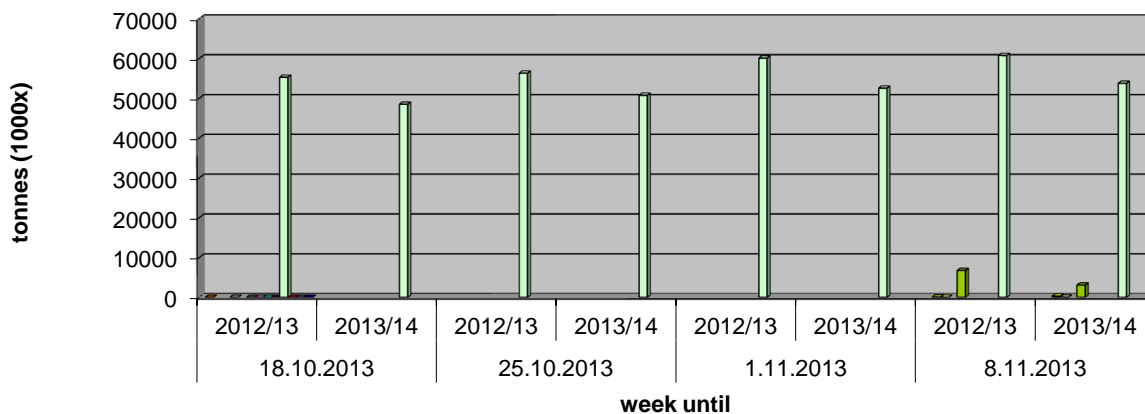

Greek Exports and Consignments of Fruits and Vegetables

(in metric tons)

Week until:	18.10.2013		25.10.2013		1.11.2013		8.11.2013	
	2012/13	2013/14	2012/13	2013/14	2012/13	2013/14	2012/13	2013/14
Oranges							1.413	1.299
Soft citrus							92	319
Lemons							20	34
Kiwifruits							6.752	3.081
	2011/12	2012/13	2011/12	2012/13	2011/12	2012/13	2011/12	2012/13
Table Grapes	55.280	48.504	56.306	50.752	60.089	52.545	60.748	53.764

Weekly report (compare 2012/13 to 2013/14)

■ Soft citrus     
 ■ Lemons     
 ■ Kiwifruits     
 ■ Table Grapes

Source: Hellenic Ministry of Rural Development and Food- Division Agricultural Policy and Documentation, Department of Agricultural Statistics